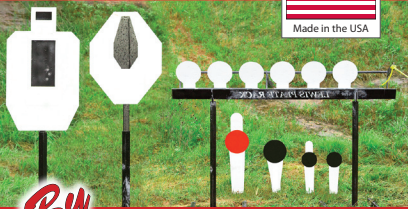

DUEL

for

FUN!

Extensive Line of Steel Targets for Police, Sport & Competition

Made in the USA

BY

RANGEMASTER Rowdy™

- Made of thick mild steel with options for hard steel for rifles.
- Most targets are portable - take apart and lay flat - Easy Transport.

Watch the Duel Online

2050A

Lewis
Manufacturing

RANGEMASTER
Rowdy
™

www.RangeMasterRowdy.com

888-398-4719